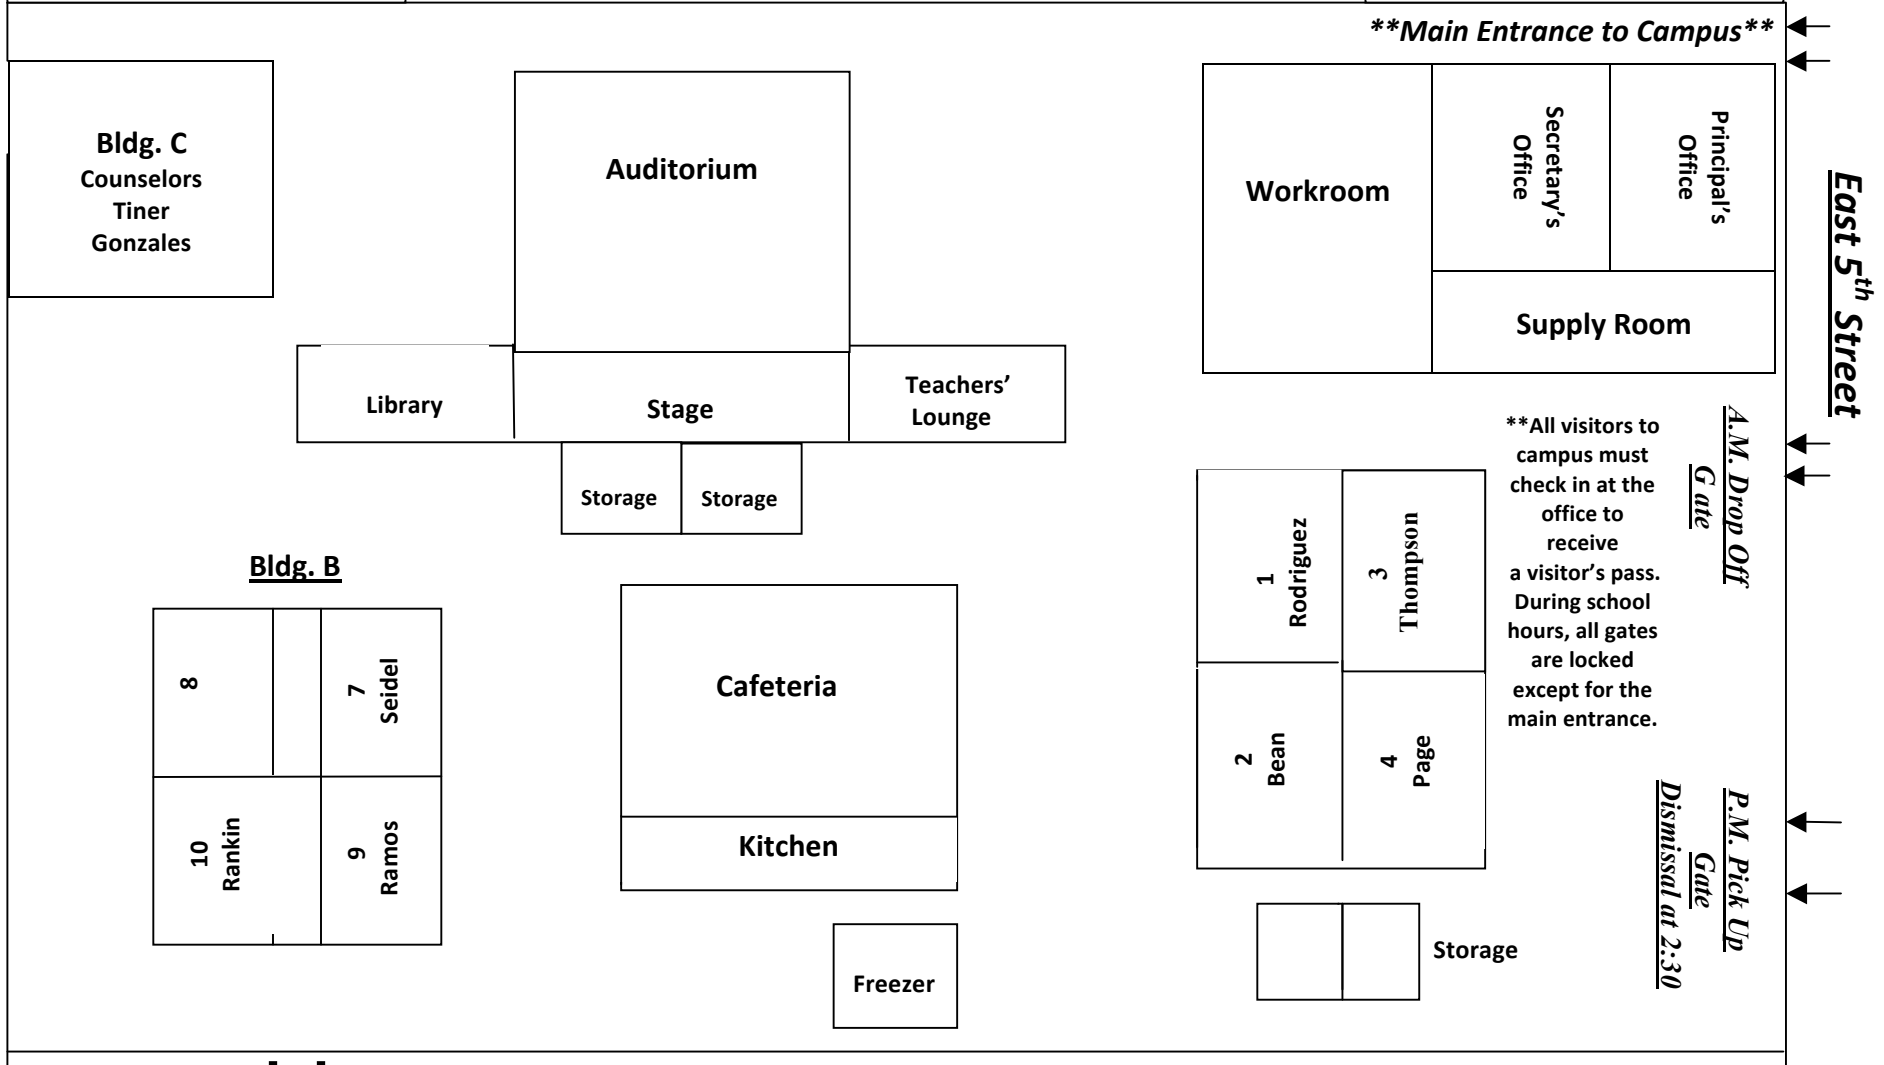

# PLEASANTON PRE-K CENTER AT LEMING

## Arrival & Dismissal Plan 2009-2010

Cars will turn onto East 5<sup>th</sup> St. to pick up children. No right turns onto Pecan Street are permitted during dismissal times.

**Bus Gate**

**No student drop-offs or pick-ups at this gate. Buses only are allowed on this street during dismissal.**

**\*\*Always putting our students' SAFETY FIRST!\*\***

**Pecan Street**